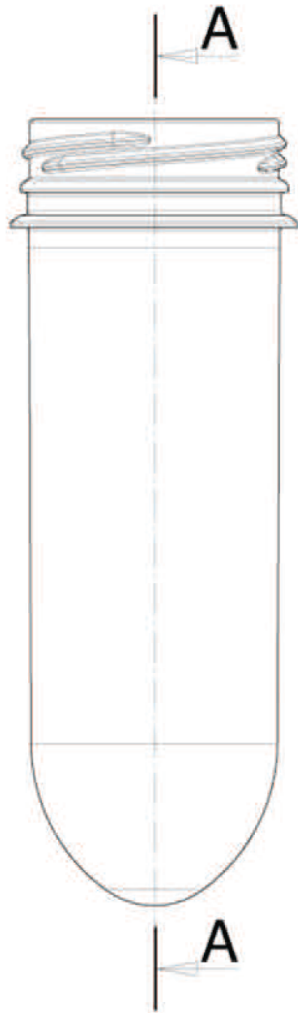

108945

48mm 69 gram; PET Preform, Clear
K.G. International - sales@kgint.com - +1 305 499-9816

SCALE 1/1 (mm)
MATERIAL PET
WEIGHT 69,00 ± 0,70 gr
QUALITY ISO EN 9001