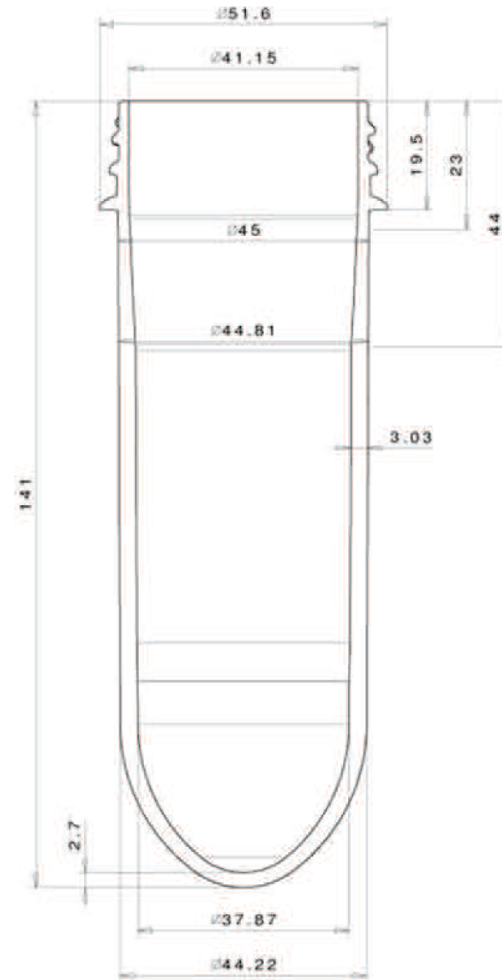

108945

48mm 69 gram; PET Preform, Clear
K.G. International - sales@kgint.com - +1 305 499-9816

SCALE 1/1 (mm)
MATERIAL PET
WEIGHT 69,00 ± 0,70 gr
QUALITY ISO EN 9001